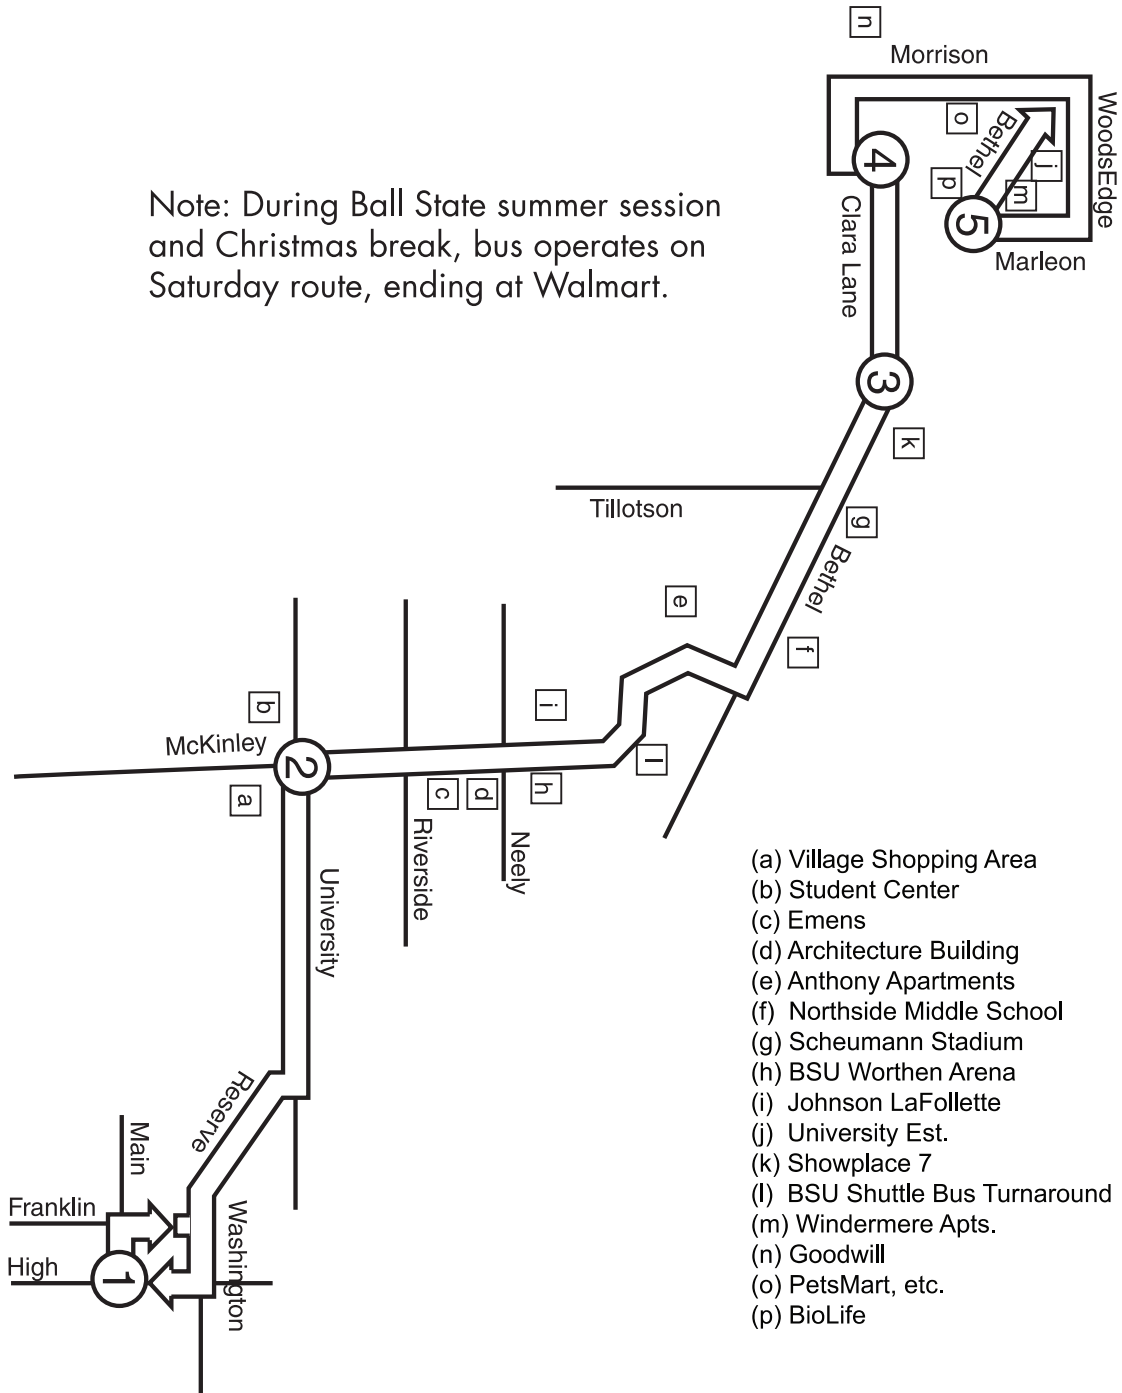

Note: During Ball State summer session and Christmas break, bus operates on Saturday route, ending at Walmart.

Parks on WEST side of MITS station.